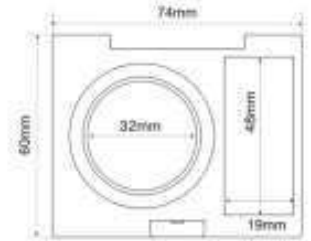

PA-1036
SIZE:W76*H20MM

PA-1041
SIZE:W70*H18MM

PA-1043A
SIZE:W78*H26MM

PA-1043B
SIZE:W78*H28MM

PA-1044A
SIZE:W54*H21MM

PA-1044B
SIZE:W54*H21MM

PA-1046
SIZE:W70*H22MM

PA-1053B
SIZE:W67*H13.5MM

ES-191E

SIZE:W56*H72*H21mm

PA-1055A

SIZE:W99*H13MM

PA-1061

SIZE:W42*H21.5MM

inner pan 36.6mm

LH2697

SIZE:L51.2*W51.2*H10.4mm

PA-1079B
SIZE:W77*H27mm

PA-1093
SIZE:W74*60*H17MM

PA-1079A
SIZE:W77*H27mm

ES-196
SIZE:W77*H25mm

PB-007
SIZE:W74*H19.5MM

PB-010
SIZE:W72.5*H16MM

ES-205
SIZE:W74.5*H19.5mm

ES-227

SIZE:W60.6*60.6*H14.3mm

ES-223

SIZE:W71.9*44.6*H13.1mm

ES-158

SIZE:W36.5*37.5*H12mm

LH4359A
SIZE:H30.1*D38.4mm

EZ-1812 长: 102mm
宽: 70mm
高: 13mm
重量: 54g