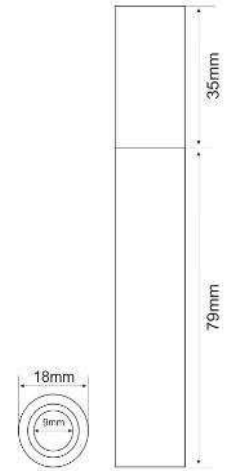

M52076
 SIZE:W22.5*L22*H124
 13.22g/15.47ml

M52100
 SIZE:W23.5*H133.5mm
 W:11.84g/C:18.19ml

M73002
 SIZE:W26*L26*H125.5mm
 W:14.52g/C:15.93ml

M73005
 SIZE:W21*L22*H123mm
 W:20.03g/C:11.03ml

MI6582
W:18.5mm H:108mm
12.60ml

M9D425
W:23.5mm H:117mm
21.90ml

PA-1063
SIZE:W21*H124MM

PA-1070A
SIZE:W14*H74.5MM
CAPACITY: 2.5ML

PA-1066
SIZE:W21*H124MM

PA-1066B
SIZE:W21.5*H120MM

PA-1070B
SIZE:W14*H74.5MM

PA-1077
SIZE:W24*H127MM

PA-1078
SIZE:W24*H123MM

PA-1091A
SIZE:W21*H112MM

PA-2101

SIZE:W17*H80MM

PA-2102

SIZE:W18*H114MM

PB-005

SIZE:W20*H115.5MM

CS1638
H120.5mm* dia.18mm

□ | S1076
L:13mm W:13mm H:137.5mm

○ | S13013
W:13mm H:124mm

○ | S23078
W:14mm H:115.5mm

○ | S51012
W:15mm H:114mm

○ | S51011
W:14mm H:123.5mm

LH8078
SIZE: H141.7*10.1

LH8074
SIZE: H165*D8.3

LH8070
SIZE: H139*D14.8