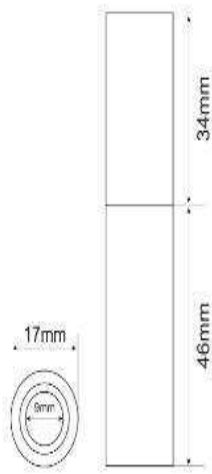

M52076
 SIZE:W22.5*L22*H124
 13.22g/15.47ml

M52100
 SIZE:W23.5*H133.5mm
 W:11.84g/C:18.19ml

M73002
 SIZE:W26*L26*H125.5mm
 W:14.52g/C:15.93ml

M73005
 SIZE:W21*L22*H123mm
 W:20.03g/C:11.03ml

MI6582
W:18.5mm H:108mm
12.60ml

M9D425
W:23.5mm H:117mm
21.90ml

PA-1063
SIZE:W21*H124MM

PA-1070A
SIZE:W14*H74.5MM
CAPACITY: 2.5ML

PA-1066
SIZE:W21*H124MM

PA-1066B
SIZE:W21.5*H120MM

PA-1070B
SIZE:W14*H74.5MM

PA-1077
SIZE:W24*H127MM

PA-1078
SIZE:W24*H123MM

PA-1091A
SIZE:W21*H112MM

PA-2101

SIZE:W17*H80MM

PA-2102

SIZE:W18*H114MM

PB-005

SIZE:W20*H115.5MM

CS1638
H120.5mm* dia.18mm

□ | S1076
L:13mm W:13mm H:137.5mm

○ | S13013
W:13mm H:124mm

○ | S23078
W:14mm H:115.5mm

○ | S51012
W:15mm H:114mm

○ | S51011
W:14mm H:123.5mm

LH8078
SIZE: H141.7*10.1

LH8074
SIZE: H165*D8.3

LH8070
SIZE: H139*D14.8