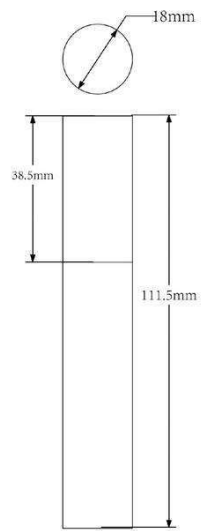

G29061  
SIZE:L22\*W22\*H92mm

G52082  
SIZE:W30\*H76.5mm  
W:25.68g/C:13.64ml

G51039  
SIZE:W22.8\*H84mm  
W:6.6g/C:9.0ml

GMJ723  
SIZE:W21\*H87mm  
W:24g/C:7ml

**LG-403C**  
SIZE:W24\*H43.1mm  
NET:4.5ml

**OLG-098**  
**SIZE:D18\*H111.5mm**

**PA-1075**  
**SIZE:W20\*H113MM**

**PA-1086B**  
**SIZE:W21\*H100MM**

A:SN194003A D:17mm H:80mm  
 B:SN194003B D:17mm H:80mm

SN115C30  
 D:16\*22mm H:85mm

SN591068  
 D:20\*20mm H:88mm

SN17D391  
D:26mm H:117mm

SN200CP5103  
D:16mm H:84mm

E14228  
SIZE:W20\*H116m  
9g/11.4ml

H:89mm

SN115C29  
D:40mm H:114mm

SN125B1806  
D:25mm H:114mm

SN125B1804  
D:21mm H:130mm

SN17D473  
D:17.5\*17.5mm H:111mm

inner pan dia.:46.5mm

SN6512B  
D:70\*70mm H:16mm

SN45L640C  
L:119mm W:63mm H:12mm

SN6578A  
D:70\*70mm H:17mm

SN65FH-55A  
L:66mm W:66mm H:14mm

**THANKS**