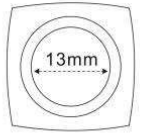

New Packages 2019

目录  

---

CONTENTS

- 01 Lipstick tube
  - 02 Lipgloss tube
  - 03 Eye line & Mascara tube
  - 04 Powder case
  - 05 Eye shadow case
- 

01

Lipstick tube

S68023  
SIZE:L25\*W21\*H81.5mm  
18g

LH0070  
SIZE:H86.7mm\*D21mm

PA-1025  
SIZE:W21\*H78MM

PA-1089  
SIZE:W13\*H140mm

SN200 8801  
D:24\*24mm H:90mm

SN200 8212  
D:20\*20mm H:78mm

SN200 8811  
D:24mm H:78mm

SN200 8809  
D:22\*22mm H:76mm

SN200 8081  
D:24\*25mm H:78mm

SN200 8902  
D:22\*22mm H:87mm

SN24 441  
D:15\*15mm H:100mm

SN453047  
D:21\*21mm H:71mm

SN40312B  
D:29\*29mm H:89mm

SN598017 magnet  
D:24mm H:80mm

SN08MK1708  
D:21\*28mm H:86mm

SN195001  
D:20mm H:71mm

SN17D391  
D:26mm H:117mm

SN200CP5103  
D:16mm H:84mm

E14228  
SIZE:W20\*H116m  
9g/11.4ml

H:89mm

SN115C29  
D:40mm H:114mm

SN125B1806  
D:25mm H:114mm

SN125B1804  
D:21mm H:130mm

SN17D473  
D:17.5\*17.5mm H:111mm