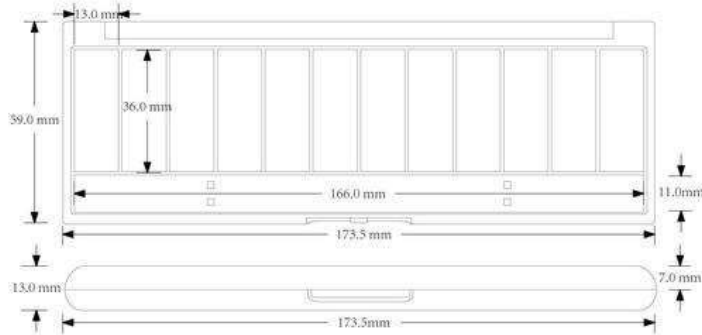

SN17D391  
D:26mm H:117mm

SN200CP5103  
D:16mm H:84mm

E14228  
SIZE:W20\*H116m  
9g/11.4ml

H:89mm

SN115C29  
D:40mm H:114mm

SN125B1806  
D:25mm H:114mm

SN125B1804  
D:21mm H:130mm

SN17D473  
D:17.5\*17.5mm H:111mm

**OEC-022D**

SIZE:L115\*W64\*H13mm

**OEC-022G**

SIZE:L115\*W64\*H13mm

### OEC-062

SIZE:L173.5\*W59\*H13MM

**C18046**  
SIZE: W162mm\*H14mm

Size: 115mm\*49.8mm\*12.7mm

LH2081B  
SIZE:H13.3\*D51.2mm

M2467  
Size:58.2\*50\*17mm  
Inner Dia:31.5mm

M4010  
Size:88\*40\*24mm  
Inner Dia:50\*17mm

M3815A  
Size:95\*57\*13mm  
Inner Dia:46\*27mm

M3815B  
Size:95\*57\*13mm  
Inner Dia:46\*27mm

inner pan dia.:46.5mm

M3815C  
Size:95\*57\*13mm  
Inner Dia:46\*27mm

inner pan dia. 46.5mm

M3815D  
Size:95\*57\*13mm  
Inner Dia:46\*27mm