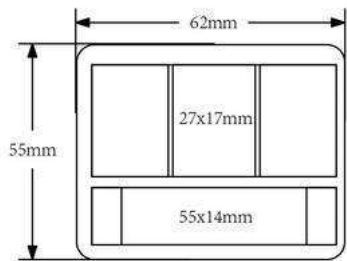

SN17D391  
D:26mm H:117mm

SN200CP5103  
D:16mm H:84mm

E14228  
SIZE:W20\*H116m  
9g/11.4ml

H:89mm

SN115C29  
D:40mm H:114mm

SN125B1806  
D:25mm H:114mm

SN125B1804  
D:21mm H:130mm

SN17D473  
D:17.5\*17.5mm H:111mm

SN17D428b aluminum cap  
D:17mm H:80mm

SN17D290  
D:44mm H:25mm

04

Powder case

05

Eye shadow case

**OEC-019C**

SIZE:L62\*W55\*H12mm

### OEC-062

SIZE:L173.5\*W59\*H13MM

**C18046**  
SIZE: W162mm\*H14mm

Size: 115mm\*49.8mm\*12.7mm

LH2081B  
SIZE:H13.3\*D51.2mm

M2467  
Size:58.2\*50\*17mm  
Inner Dia:31.5mm

M4010  
Size:88\*40\*24mm  
Inner Dia:50\*17mm

M3815A  
Size:95\*57\*13mm  
Inner Dia:46\*27mm

M3815B  
Size:95\*57\*13mm  
Inner Dia:46\*27mm

inner pan dia.:46.5mm

M3815C  
Size:95\*57\*13mm  
Inner Dia:46\*27mm

inner pan dia. 46.5mm

M3815D  
Size:95\*57\*13mm  
Inner Dia:46\*27mm