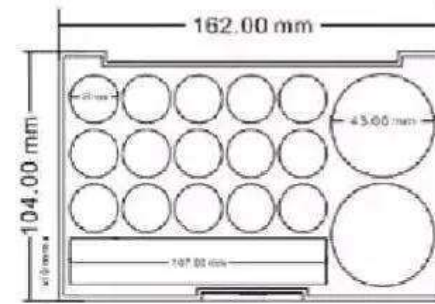

SN17D391  
D:26mm H:117mm

SN200CP5103  
D:16mm H:84mm

E14228  
SIZE:W20\*H116m  
9g/11.4ml

H:89mm

SN115C29  
D:40mm H:114mm

SN125B1806  
D:25mm H:114mm

SN125B1804  
D:21mm H:130mm

SN17D473  
D:17.5\*17.5mm H:111mm

**OEC-022D**

SIZE:L115\*W64\*H13mm

**OEC-022G**

SIZE:L115\*W64\*H13mm

### OEC-062

SIZE:L173.5\*W59\*H13MM

**C18046**  
SIZE: W162mm\*H14mm

Size: 115mm\*49.8mm\*12.7mm

LH2081B  
SIZE:H13.3\*D51.2mm

M2467  
Size:58.2\*50\*17mm  
Inner Dia:31.5mm

M4010  
Size:88\*40\*24mm  
Inner Dia:50\*17mm

M3815A  
Size:95\*57\*13mm  
Inner Dia:46\*27mm

M3815B  
Size:95\*57\*13mm  
Inner Dia:46\*27mm

inner pan dia.:46.5mm

M3815C  
Size:95\*57\*13mm  
Inner Dia:46\*27mm

inner pan dia. 46.5mm

M3815D  
Size:95\*57\*13mm  
Inner Dia:46\*27mm