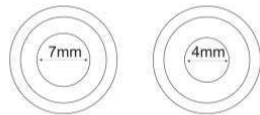

New Packages 2019

目录  

---

CONTENTS

- 01 Lipstick tube
  - 02 Lipgloss tube
  - 03 Eye line & Mascara tube
  - 04 Powder case
  - 05 Eye shadow case
- 

01

Lipstick tube

S68023  
SIZE:L25\*W21\*H81.5mm  
18g

LH0070  
SIZE:H86.7mm\*D21mm

PA-1025  
SIZE:W21\*H78MM

PA-1089  
SIZE:W13\*H140mm

SN200 8801  
D:24\*24mm H:90mm

SN200 8212  
D:20\*20mm H:78mm

SN200 8811  
D:24mm H:78mm

SN200 8809  
D:22\*22mm H:76mm

SN200 8081  
D:24\*25mm H:78mm

SN200 8902  
D:22\*22mm H:87mm

SN24 441  
D:15\*15mm H:100mm

SN453047  
D:21\*21mm H:71mm

SN40312B  
D:29\*29mm H:89mm

SN598017 magnet  
D:24mm H:80mm

SN08MK1708  
D:21\*28mm H:86mm

SN195001  
D:20mm H:71mm

G29061  
SIZE:L22\*W22\*H92mm

G52082  
SIZE:W30\*H76.5mm  
W:25.68g/C:13.64ml

G51039  
SIZE:W22.8\*H84mm  
W:6.6g/C:9.0ml

GMJ723  
SIZE:W21\*H87mm  
W:24g/C:7ml

**LG-403C**  
SIZE:W24\*H43.1mm  
NET:4.5ml