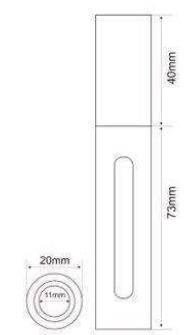

G29061  
SIZE:L22\*W22\*H92mm

G52082  
SIZE:W30\*H76.5mm  
W:25.68g/C:13.64ml

G51039  
SIZE:W22.8\*H84mm  
W:6.6g/C:9.0ml

GMJ723  
SIZE:W21\*H87mm  
W:24g/C:7ml

**LG-403C**  
SIZE:W24\*H43.1mm  
NET:4.5ml

**OLG-098**  
**SIZE:D18\*H111.5mm**

**PA-1075**  
**SIZE:W20\*H113MM**

**PA-1086B**  
**SIZE:W21\*H100MM**

A:SN194003A D:17mm H:80mm  
 B:SN194003B D:17mm H:80mm

SN115C30  
 D:16\*22mm H:85mm

SN591068  
 D:20\*20mm H:88mm

SN17D391  
D:26mm H:117mm

SN200CP5103  
D:16mm H:84mm

E14228  
SIZE:W20\*H116m  
9g/11.4ml

H:89mm

SN115C29  
D:40mm H:114mm

SN125B1806  
D:25mm H:114mm

SN125B1804  
D:21mm H:130mm

SN17D473  
D:17.5\*17.5mm H:111mm

### OEC-062

SIZE:L173.5\*W59\*H13MM

**C18046**  
SIZE: W162mm\*H14mm

Size: 115mm\*49.8mm\*12.7mm

LH2081B  
SIZE:H13.3\*D51.2mm

M2467  
Size:58.2\*50\*17mm  
Inner Dia:31.5mm

M4010  
Size:88\*40\*24mm  
Inner Dia:50\*17mm