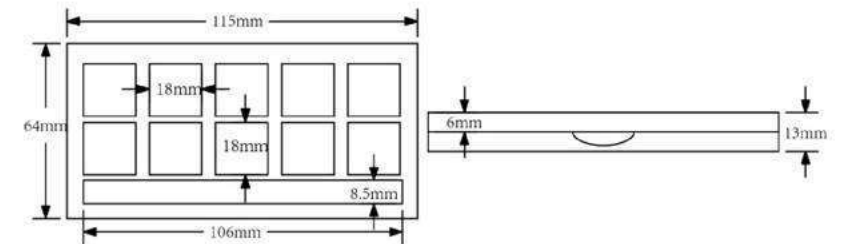

OEC-022G

SIZE:L115*W64*H13mm