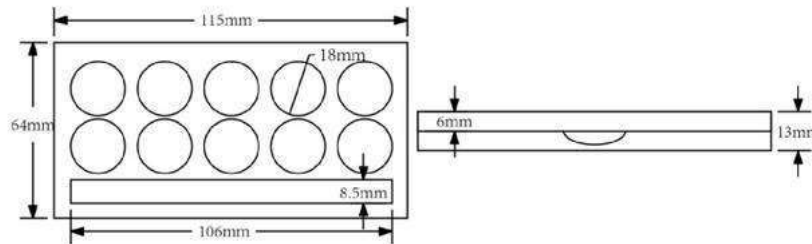

OEC-022D

SIZE:L115*W64*H13mm