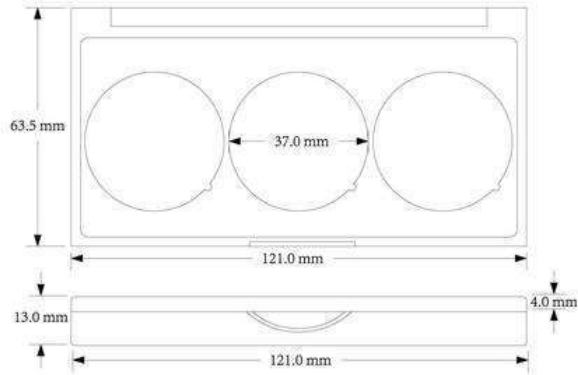

SN17D391  
D:26mm H:117mm

SN200CP5103  
D:16mm H:84mm

E14228  
SIZE:W20\*H116m  
9g/11.4ml

H:89mm

SN115C29  
D:40mm H:114mm

SN125B1806  
D:25mm H:114mm

SN125B1804  
D:21mm H:130mm

SN17D473  
D:17.5\*17.5mm H:111mm

**OEC-022D**

SIZE:L115\*W64\*H13mm

**OEC-022G**

SIZE:L115\*W64\*H13mm

### OEC-062

SIZE:L173.5\*W59\*H13MM

**C18046**  
SIZE: W162mm\*H14mm

Size: 115mm\*49.8mm\*12.7mm

LH2081B  
SIZE:H13.3\*D51.2mm

M2467  
Size:58.2\*50\*17mm  
Inner Dia:31.5mm

M4010  
Size:88\*40\*24mm  
Inner Dia:50\*17mm

M3815A  
Size:95\*57\*13mm  
Inner Dia:46\*27mm

M3815B  
Size:95\*57\*13mm  
Inner Dia:46\*27mm

inner pan dia.:46.5mm

M3815C  
Size:95\*57\*13mm  
Inner Dia:46\*27mm

inner pan dia. 46.5mm

M3815D  
Size:95\*57\*13mm  
Inner Dia:46\*27mm