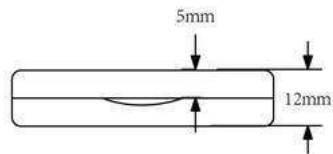

SN200 3361  
D:18mm H:89mm

SN1102P3349  
D:10mm H:52mm

03

**Eye liner & Mascara tube**

SN110CM5101  
D:30mm H:127mm

MBL042  
SIZE:W18\*H134mm  
25.2g/7ml

SN115 1836  
D:19mm H:131mm

MPN823  
SIZE:W24\*H116.5mm  
14.5g/21.8ml

SN17D391  
D:26mm H:117mm

SN200CP5103  
D:16mm H:84mm

E14228  
SIZE:W20\*H116m  
9g/11.4ml

H:89mm

SN115C29  
D:40mm H:114mm

SN125B1806  
D:25mm H:114mm

SN125B1804  
D:21mm H:130mm

SN17D473  
D:17.5\*17.5mm H:111mm

SN17D428b aluminum cap  
D:17mm H:80mm

SN17D290  
D:44mm H:25mm

04

Powder case

05

Eye shadow case

**OEC-019C**

SIZE:L62\*W55\*H12mm

### OEC-062

SIZE:L173.5\*W59\*H13MM

**C18046**  
SIZE: W162mm\*H14mm

Size: 115mm\*49.8mm\*12.7mm

LH2081B  
SIZE:H13.3\*D51.2mm

M2467  
Size:58.2\*50\*17mm  
Inner Dia:31.5mm

M4010  
Size:88\*40\*24mm  
Inner Dia:50\*17mm