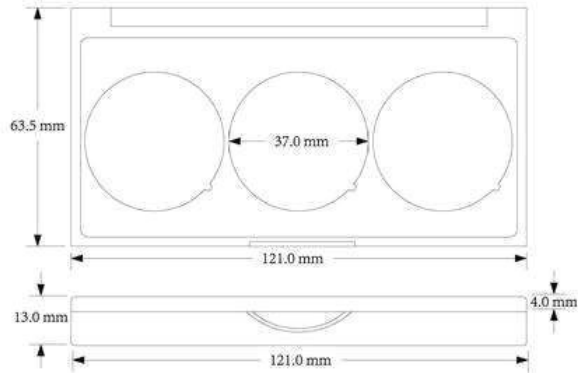

Powder case

M4481
Size:69.5*23.5mm
Inner Dia:40mm

M309
Size:86*55*17mm

M4511
Size:82*60*21.5mm
Inner Dia:58*43mm

M4404
Size:66*40*10mm

M4405
Size:99*96*17mm

05

Eye shadow case

OEC-019C

SIZE:L62*W55*H12mm

OEC-022D

SIZE:L115*W64*H13mm

OEC-022G

SIZE:L115*W64*H13mm

OEC-029

SIZE:L121*W63.5*H13MM

OEC-062

SIZE:L173.5*W59*H13MM

C18046
SIZE: W162mm*H14mm

Size: 115mm*49.8mm*12.7mm

LH2081B
SIZE:H13.3*D51.2mm

M2467
Size:58.2*50*17mm
Inner Dia:31.5mm

M4010
Size:88*40*24mm
Inner Dia:50*17mm

M3815A
Size:95*57*13mm
Inner Dia:46*27mm

M3815B
Size:95*57*13mm
Inner Dia:46*27mm

inner pan dia.:46.5mm

M3815C
Size:95*57*13mm
Inner Dia:46*27mm

inner pan dia. 46.5mm

M3815D
Size:95*57*13mm
Inner Dia:46*27mm

inner pan dia.:46.5mm

SN6512B
D:70*70mm H:16mm