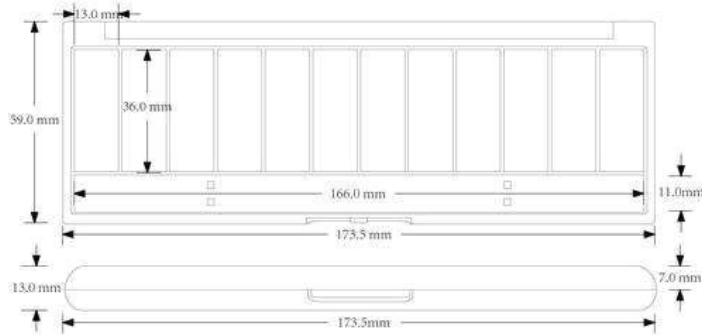

Powder case

M4481
Size:69.5*23.5mm
Inner Dia:40mm

M309
Size:86*55*17mm

M4511
Size:82*60*21.5mm
Inner Dia:58*43mm

M4404
Size:66*40*10mm

M4405
Size:99*96*17mm

05

Eye shadow case

OEC-019C

SIZE:L62*W55*H12mm

OEC-022D

SIZE:L115*W64*H13mm

OEC-022G

SIZE:L115*W64*H13mm

OEC-029

SIZE:L121*W63.5*H13MM

OEC-062

SIZE:L173.5*W59*H13MM

C18046
SIZE: W162mm*H14mm

Size: 115mm*49.8mm*12.7mm

LH2081B
SIZE:H13.3*D51.2mm

M2467
Size:58.2*50*17mm
Inner Dia:31.5mm

M4010
Size:88*40*24mm
Inner Dia:50*17mm

M3815A
Size:95*57*13mm
Inner Dia:46*27mm

M3815B
Size:95*57*13mm
Inner Dia:46*27mm

inner pan dia.:46.5mm

M3815C
Size:95*57*13mm
Inner Dia:46*27mm

inner pan dia. 46.5mm

M3815D
Size:95*57*13mm
Inner Dia:46*27mm

inner pan dia.:46.5mm

SN6512B
D:70*70mm H:16mm