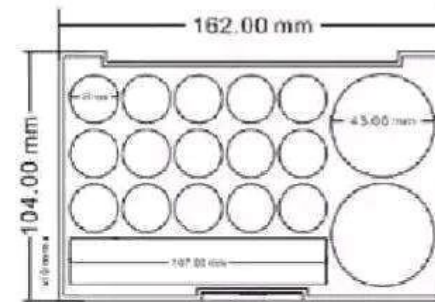

Powder case

M4481
Size:69.5*23.5mm
Inner Dia:40mm

M309
Size:86*55*17mm

M4511
Size:82*60*21.5mm
Inner Dia:58*43mm

M4404
Size:66*40*10mm

M4405
Size:99*96*17mm

05

Eye shadow case

OEC-019C

SIZE:L62*W55*H12mm

OEC-022D

SIZE:L115*W64*H13mm

OEC-022G

SIZE:L115*W64*H13mm

OEC-029

SIZE:L121*W63.5*H13MM

OEC-062

SIZE:L173.5*W59*H13MM

C18046
SIZE: W162mm*H14mm

Size: 115mm*49.8mm*12.7mm

LH2081B
SIZE:H13.3*D51.2mm

M2467
Size:58.2*50*17mm
Inner Dia:31.5mm

M4010
Size:88*40*24mm
Inner Dia:50*17mm

M3815A
Size:95*57*13mm
Inner Dia:46*27mm

M3815B
Size:95*57*13mm
Inner Dia:46*27mm

inner pan dia.:46.5mm

M3815C
Size:95*57*13mm
Inner Dia:46*27mm

inner pan dia. 46.5mm

M3815D
Size:95*57*13mm
Inner Dia:46*27mm

inner pan dia.:46.5mm

SN6512B
D:70*70mm H:16mm