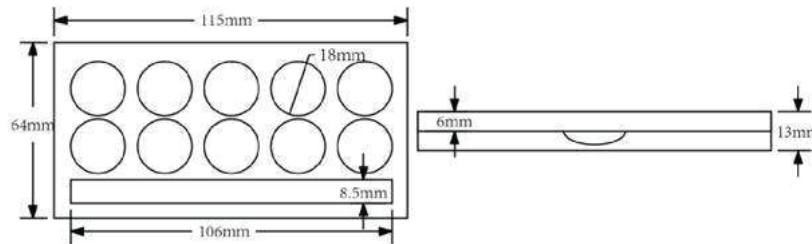

OEC-022D

SIZE:L115*W64*H13mm