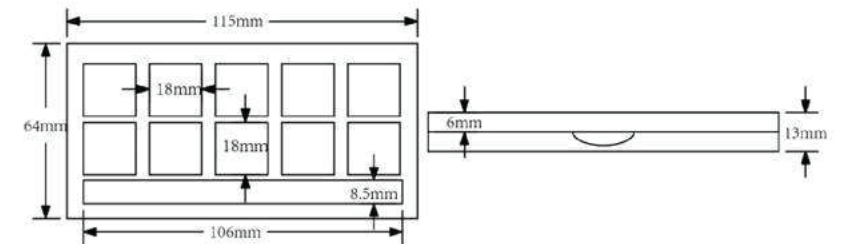

Powder case

M4481
Size:69.5*23.5mm
Inner Dia:40mm

M309
Size:86*55*17mm

M4511
Size:82*60*21.5mm
Inner Dia:58*43mm

M4404
Size:66*40*10mm

M4405
Size:99*96*17mm

05

Eye shadow case

OEC-019C

SIZE:L62*W55*H12mm

OEC-022D

SIZE:L115*W64*H13mm

OEC-022G

SIZE:L115*W64*H13mm

OEC-029

SIZE:L121*W63.5*H13MM

OEC-062

SIZE:L173.5*W59*H13MM

C18046
SIZE: W162mm*H14mm

Size: 115mm*49.8mm*12.7mm

LH2081B
SIZE:H13.3*D51.2mm

M2467
Size:58.2*50*17mm
Inner Dia:31.5mm

M4010
Size:88*40*24mm
Inner Dia:50*17mm

M3815A
Size:95*57*13mm
Inner Dia:46*27mm

M3815B
Size:95*57*13mm
Inner Dia:46*27mm

inner pan dia.:46.5mm

M3815C
Size:95*57*13mm
Inner Dia:46*27mm

inner pan dia. 46.5mm

M3815D
Size:95*57*13mm
Inner Dia:46*27mm

inner pan dia.:46.5mm

SN6512B
D:70*70mm H:16mm