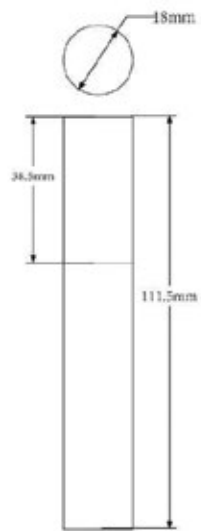

SN08MK1708
D:21*28mm H:86mm

SN195001
D:20mm H:71mm

SN12LB096
D:18mm H:83mm

SN194002B
D:20mm H:79mm

M4381
H:131mm W:22mm

SN17D300b
D:26mm H:79mm

SN110ZP3390C
D:17mm H:117mm

M514
Size:78*22*22mm

02

Lipgloss tube

G29061
SIZE:L22*W22*H92mm

G52082
SIZE:W30*H76.5mm
W:25.68g/C:13.64ml

G51039
SIZE:W22.8*H84mm
W:6.6g/C:9.0ml

GMJ723
SIZE:W21*H87mm
W:24g/C:7ml

LG-403C
SIZE:W24*H43.1mm
NET:4.5ml

OLG-098
SIZE:D18*H111.5mm

PA-1075
SIZE:W20*H113MM

PA-1086B
SIZE:W21*H100MM

A:SN194003A D:17mm H:80mm
B:SN194003B D:17mm H:80mm

SN115C30
D:16*22mm H:85mm

SN591068
D:20*20mm H:88mm

SN1717504
D:27mm H:110mm

SN115C28
D:21mm H:126mm

SN110ZP3512
D:20mm H:128mm

M3815B
Size:95*57*13mm
Inner Dia:46*27mm

inner pan dia.:46.5mm

M3815C
Size:95*57*13mm
Inner Dia:46*27mm

inner pan dia. 46.5mm

M3815D
Size:95*57*13mm
Inner Dia:46*27mm

inner pan dia.:46.5mm

SN6512B
D:70*70mm H:16mm