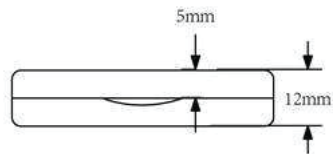

SN110CM5101
D:30mm H:127mm

○ MBL042
SIZE:W18*H134mm
25.2g/7ml

SN115 1836
D:19mm H:131mm

○ MPN823
SIZE:W24*H116.5mm
14.5g/21.8ml

SN17D391
D:26mm H:117mm

SN200CP5103
D:16mm H:84mm

○ E14228
 SIZE:W20*H116m
 9g/11.4ml

Powder case

M4481
Size:69.5*23.5mm
Inner Dia:40mm

M309
Size:86*55*17mm

M4511
Size:82*60*21.5mm
Inner Dia:58*43mm

M4404
Size:66*40*10mm

M4405
Size:99*96*17mm

05

Eye shadow case

OEC-019C

SIZE:L62*W55*H12mm

OEC-022D

SIZE:L115*W64*H13mm

OEC-022G

SIZE:L115*W64*H13mm

OEC-029

SIZE:L121*W63.5*H13MM

OEC-062

SIZE:L173.5*W59*H13MM

C18046
SIZE: W162mm*H14mm

Size: 115mm*49.8mm*12.7mm

LH2081B
SIZE:H13.3*D51.2mm

M2467
Size:58.2*50*17mm
Inner Dia:31.5mm

M4010
Size:88*40*24mm
Inner Dia:50*17mm

M3815A
Size:95*57*13mm
Inner Dia:46*27mm