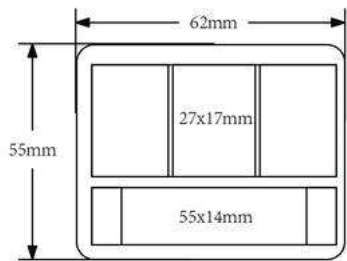

OEC-019C

SIZE:L62*W55*H12mm