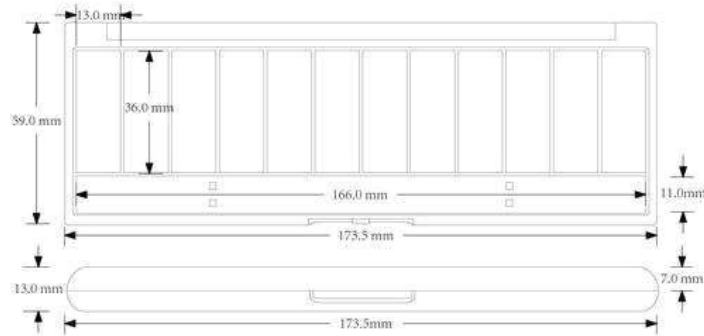

04

**Powder case**

**M4481**  
Size:69.5\*23.5mm  
Inner Dia:40mm

**M309**  
Size:86\*55\*17mm

**M4511**  
Size:82\*60\*21.5mm  
Inner Dia:58\*43mm

**M4404**  
Size:66\*40\*10mm

**M4405**  
Size:99\*96\*17mm

05

Eye shadow case

**OEC-019C**

SIZE:L62\*W55\*H12mm

**OEC-022D**

SIZE:L115\*W64\*H13mm

**OEC-022G**

SIZE:L115\*W64\*H13mm

### OEC-062

SIZE:L173.5\*W59\*H13MM

**C18046**  
SIZE: W162mm\*H14mm

Size: 115mm\*49.8mm\*12.7mm

LH2081B  
SIZE:H13.3\*D51.2mm

M2467  
Size:58.2\*50\*17mm  
Inner Dia:31.5mm

M4010  
Size:88\*40\*24mm  
Inner Dia:50\*17mm

M3815A  
Size:95\*57\*13mm  
Inner Dia:46\*27mm

M3815B  
Size:95\*57\*13mm  
Inner Dia:46\*27mm

inner pan dia.:46.5mm

M3815C  
Size:95\*57\*13mm  
Inner Dia:46\*27mm

inner pan dia. 46.5mm

M3815D  
Size:95\*57\*13mm  
Inner Dia:46\*27mm