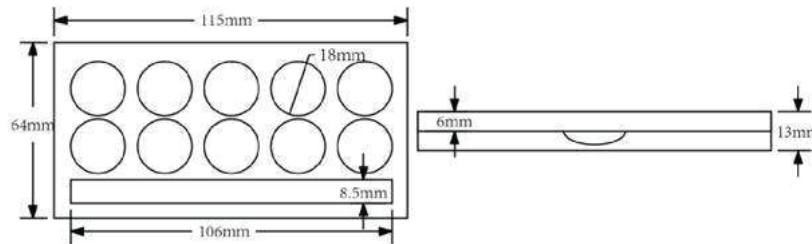

04

**Powder case**

**M4481**  
Size:69.5\*23.5mm  
Inner Dia:40mm

**M309**  
Size:86\*55\*17mm

**M4511**  
Size:82\*60\*21.5mm  
Inner Dia:58\*43mm

**M4404**  
Size:66\*40\*10mm

**M4405**  
Size:99\*96\*17mm

05

Eye shadow case

**OEC-019C**

SIZE:L62\*W55\*H12mm

**OEC-022D**

SIZE:L115\*W64\*H13mm

**OEC-022G**

SIZE:L115\*W64\*H13mm

### OEC-062

SIZE:L173.5\*W59\*H13MM

**C18046**  
SIZE: W162mm\*H14mm

Size: 115mm\*49.8mm\*12.7mm

LH2081B  
SIZE:H13.3\*D51.2mm

M2467  
Size:58.2\*50\*17mm  
Inner Dia:31.5mm

M4010  
Size:88\*40\*24mm  
Inner Dia:50\*17mm

M3815A  
Size:95\*57\*13mm  
Inner Dia:46\*27mm

M3815B  
Size:95\*57\*13mm  
Inner Dia:46\*27mm

inner pan dia.:46.5mm

M3815C  
Size:95\*57\*13mm  
Inner Dia:46\*27mm

inner pan dia. 46.5mm

M3815D  
Size:95\*57\*13mm  
Inner Dia:46\*27mm