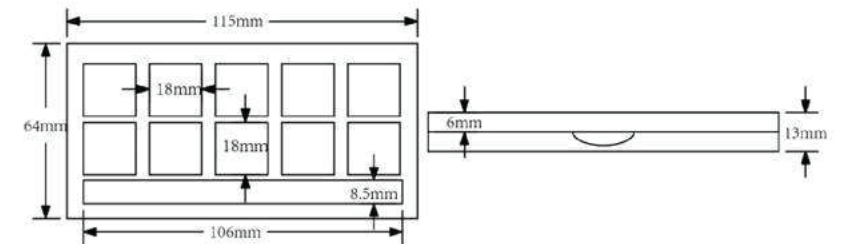

04

**Powder case**

**M4481**  
Size:69.5\*23.5mm  
Inner Dia:40mm

**M309**  
Size:86\*55\*17mm

**M4511**  
Size:82\*60\*21.5mm  
Inner Dia:58\*43mm

**M4404**  
Size:66\*40\*10mm

**M4405**  
Size:99\*96\*17mm

05

Eye shadow case

**OEC-019C**

SIZE:L62\*W55\*H12mm

**OEC-022D**

SIZE:L115\*W64\*H13mm

**OEC-022G**

SIZE:L115\*W64\*H13mm

### OEC-062

SIZE:L173.5\*W59\*H13MM

**C18046**  
SIZE: W162mm\*H14mm

Size: 115mm\*49.8mm\*12.7mm

LH2081B  
SIZE:H13.3\*D51.2mm

M2467  
Size:58.2\*50\*17mm  
Inner Dia:31.5mm

M4010  
Size:88\*40\*24mm  
Inner Dia:50\*17mm

M3815A  
Size:95\*57\*13mm  
Inner Dia:46\*27mm

M3815B  
Size:95\*57\*13mm  
Inner Dia:46\*27mm

inner pan dia.:46.5mm

M3815C  
Size:95\*57\*13mm  
Inner Dia:46\*27mm

inner pan dia. 46.5mm

M3815D  
Size:95\*57\*13mm  
Inner Dia:46\*27mm