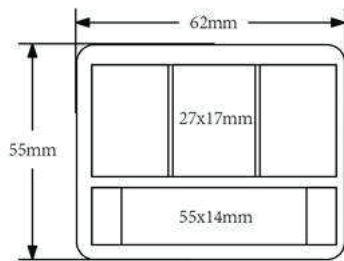

OEC-019C

SIZE:L62*W55*H12mm