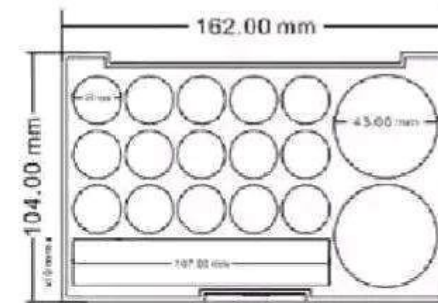

04

**Powder case**

**M4481**  
Size:69.5\*23.5mm  
Inner Dia:40mm

**M309**  
Size:86\*55\*17mm

**M4511**  
Size:82\*60\*21.5mm  
Inner Dia:58\*43mm

**M4404**  
Size:66\*40\*10mm

**M4405**  
Size:99\*96\*17mm

05

Eye shadow case

**OEC-019C**

SIZE:L62\*W55\*H12mm

**OEC-022D**

SIZE:L115\*W64\*H13mm

**OEC-022G**

SIZE:L115\*W64\*H13mm

### OEC-062

SIZE:L173.5\*W59\*H13MM

**C18046**  
SIZE: W162mm\*H14mm

Size: 115mm\*49.8mm\*12.7mm

LH2081B  
SIZE:H13.3\*D51.2mm

M2467  
Size:58.2\*50\*17mm  
Inner Dia:31.5mm

M4010  
Size:88\*40\*24mm  
Inner Dia:50\*17mm

M3815A  
Size:95\*57\*13mm  
Inner Dia:46\*27mm

M3815B  
Size:95\*57\*13mm  
Inner Dia:46\*27mm

inner pan dia.:46.5mm

M3815C  
Size:95\*57\*13mm  
Inner Dia:46\*27mm

inner pan dia. 46.5mm

M3815D  
Size:95\*57\*13mm  
Inner Dia:46\*27mm