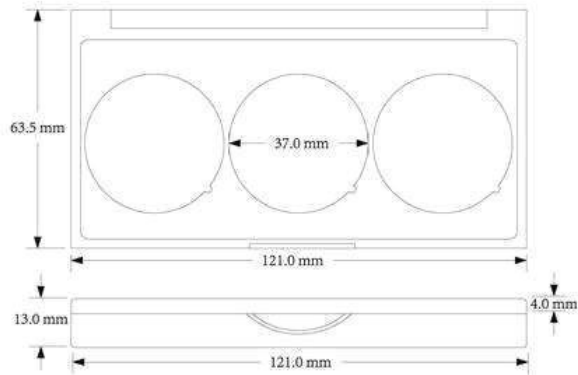

04

**Powder case**

**M4481**  
Size:69.5\*23.5mm  
Inner Dia:40mm

**M309**  
Size:86\*55\*17mm

**M4511**  
Size:82\*60\*21.5mm  
Inner Dia:58\*43mm

**M4404**  
Size:66\*40\*10mm

**M4405**  
Size:99\*96\*17mm

05

Eye shadow case

**OEC-019C**

SIZE:L62\*W55\*H12mm

**OEC-022D**

SIZE:L115\*W64\*H13mm

**OEC-022G**

SIZE:L115\*W64\*H13mm

### OEC-062

SIZE:L173.5\*W59\*H13MM

**C18046**  
SIZE: W162mm\*H14mm

Size: 115mm\*49.8mm\*12.7mm

LH2081B  
SIZE:H13.3\*D51.2mm

M2467  
Size:58.2\*50\*17mm  
Inner Dia:31.5mm

M4010  
Size:88\*40\*24mm  
Inner Dia:50\*17mm

M3815A  
Size:95\*57\*13mm  
Inner Dia:46\*27mm

M3815B  
Size:95\*57\*13mm  
Inner Dia:46\*27mm

inner pan dia.:46.5mm

M3815C  
Size:95\*57\*13mm  
Inner Dia:46\*27mm

inner pan dia. 46.5mm

M3815D  
Size:95\*57\*13mm  
Inner Dia:46\*27mm