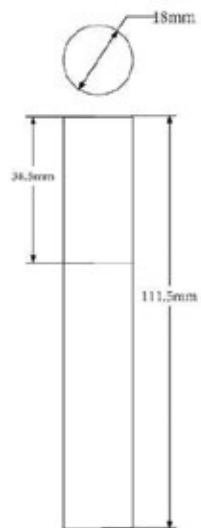

SN194002B  
D:20mm H:79mm

SN17D300b  
D:26mm H:79mm

SN110ZP3390C  
D:17mm H:117mm

M514  
Size:78\*22\*22mm

02

Lipgloss tube

G29061  
SIZE:L22\*W22\*H92mm

G52082  
SIZE:W30\*H76.5mm  
W:25.68g/C:13.64ml

G51039  
SIZE:W22.8\*H84mm  
W:6.6g/C:9.0ml

GMJ723  
SIZE:W21\*H87mm  
W:24g/C:7ml

**LG-403C**  
SIZE:W24\*H43.1mm  
NET:4.5ml

**OLG-098**  
SIZE:D18\*H111.5mm

**PA-1075**  
SIZE:W20\*H113MM

**PA-1086B**  
SIZE:W21\*H100MM

M3815A  
Size:95\*57\*13mm  
Inner Dia:46\*27mm

M3815B  
Size:95\*57\*13mm  
Inner Dia:46\*27mm

inner pan dia.:46.5mm

M3815C  
Size:95\*57\*13mm  
Inner Dia:46\*27mm

inner pan dia. 46.5mm

M3815D  
Size:95\*57\*13mm  
Inner Dia:46\*27mm

inner pan dia.:46.5mm

SN6512B  
D:70\*70mm H:16mm

SN45L640C  
L:119mm W:63mm H:12mm

SN6578A  
D:70\*70mm H:17mm

SN65FH-55A  
L:66mm W:66mm H:14mm

**THANKS**