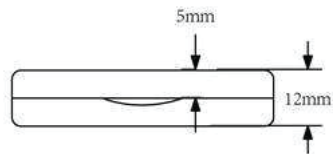

OEC-019C

SIZE:L62*W55*H12mm